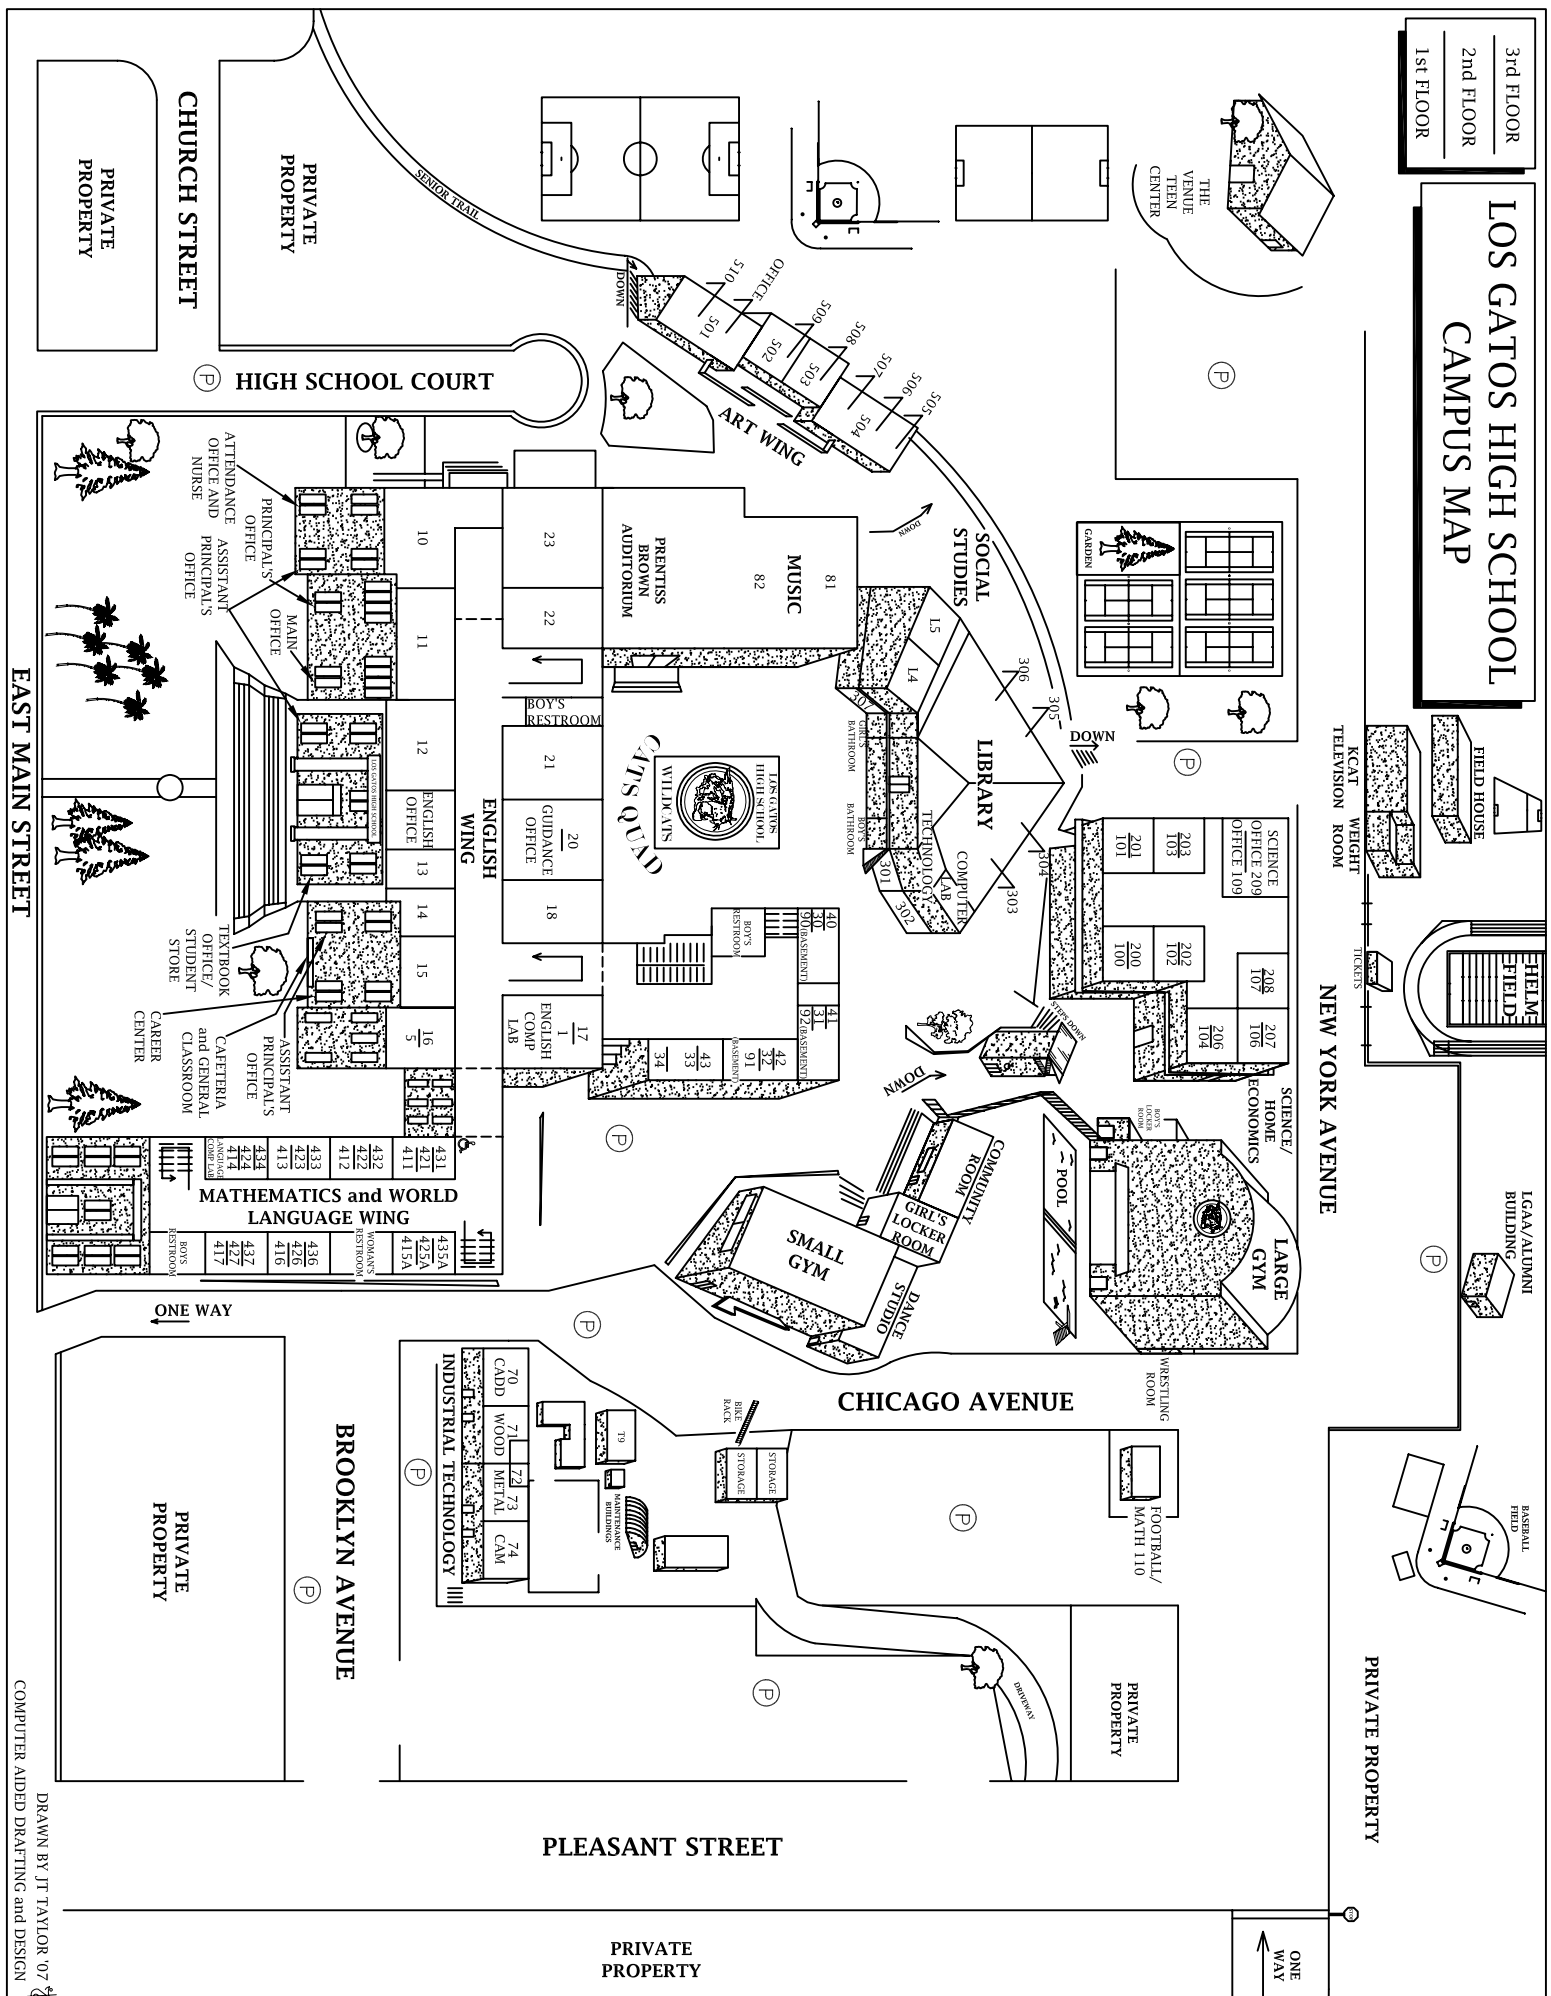

3rd FLOOR
2nd FLOOR
1st FLOOR

LOS GATOS HIGH SCHOOL CAMPUS MAP

CHURCH STREET

HIGH SCHOOL COURT

EAST MAIN STREET

NEW YORK AVENUE

CHICAGO AVENUE

BROOKLYN AVENUE

PLEASANT STREET

PRIVATE PROPERTY

PRIVATE PROPERTY

PRIVATE PROPERTY

ATTENDANCE OFFICE AND NURSE

TEXTBOOK OFFICE/STUDENT STORE

MATHEMATICS and WORLD LANGUAGE WING

ONE WAY